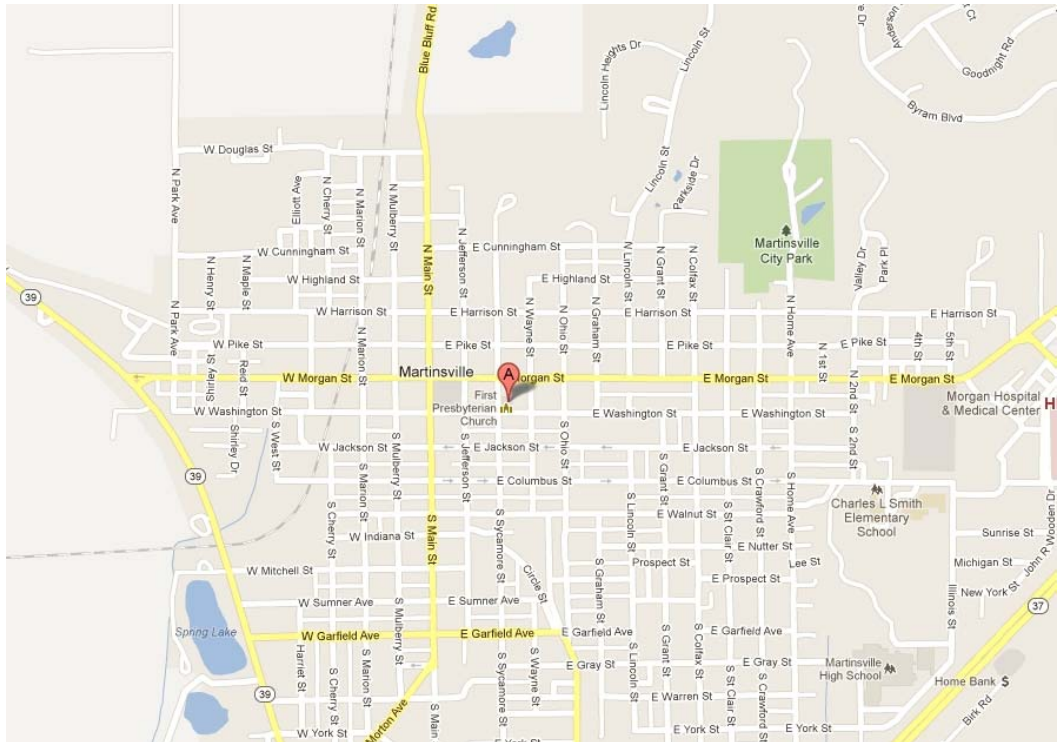

**Presbytery of Ohio Valley  
Driving Directions  
First Presbyterian Church  
240 E Washington St, Martinsville, IN 46151  
(765) 342-3282**

**Presbytery of Ohio Valley**  
**Driving Directions**  
**First Presbyterian Church**  
**240 E Washington St, Martinsville, IN 46151**  
**(765) 342-3282**

The church is located at the corner of Sycamore and Washington Streets, one block east of the downtown square. The best parking options are along both sides of Washington Street.

From Hwy 37 (north or south): Turn at stoplight at intersection of 37 and 252 onto Hospital Drive (left if northbound on 37, right if southbound). Turn left at the T onto Morgan Street and go west about a mile to Sycamore Street. Turn left onto Sycamore and left again onto Washington. Park on either side.

From Hwy 67 (north or south): Turn onto Hwy 39 at stoplight (right if northbound on 67, left if southbound). Cross bridge and turn left at stoplight onto Morgan Street. Continue on Morgan through the downtown square. Turn right onto Sycamore, one block past square, and then left onto Washington. Park on either side.