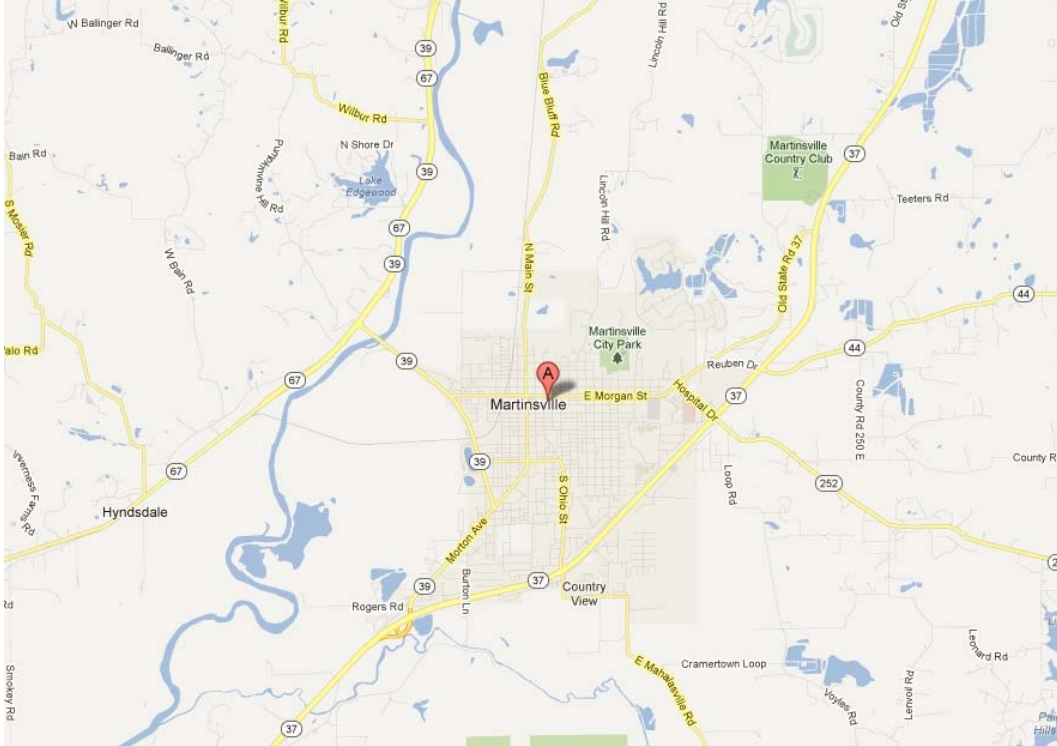

**Presbytery of Ohio Valley  
Driving Directions  
First Presbyterian Church  
240 E Washington St, Martinsville, IN 46151  
(765) 342-3282**

**Presbytery of Ohio Valley**  
**Driving Directions**  
**First Presbyterian Church**  
**240 E Washington St, Martinsville, IN 46151**  
**(765) 342-3282**

The church is located at the corner of Sycamore and Washington Streets, one block east of the downtown square. The best parking options are along both sides of Washington Street.

From Hwy 37 (north or south): Turn at stoplight at intersection of 37 and 252 onto Hospital Drive (left if northbound on 37, right if southbound). Turn left at the T onto Morgan Street and go west about a mile to Sycamore Street. Turn left onto Sycamore and left again onto Washington. Park on either side.

From Hwy 67 (north or south): Turn onto Hwy 39 at stoplight (right if northbound on 67, left if southbound). Cross bridge and turn left at stoplight onto Morgan Street. Continue on Morgan through the downtown square. Turn right onto Sycamore, one block past square, and then left onto Washington. Park on either side.